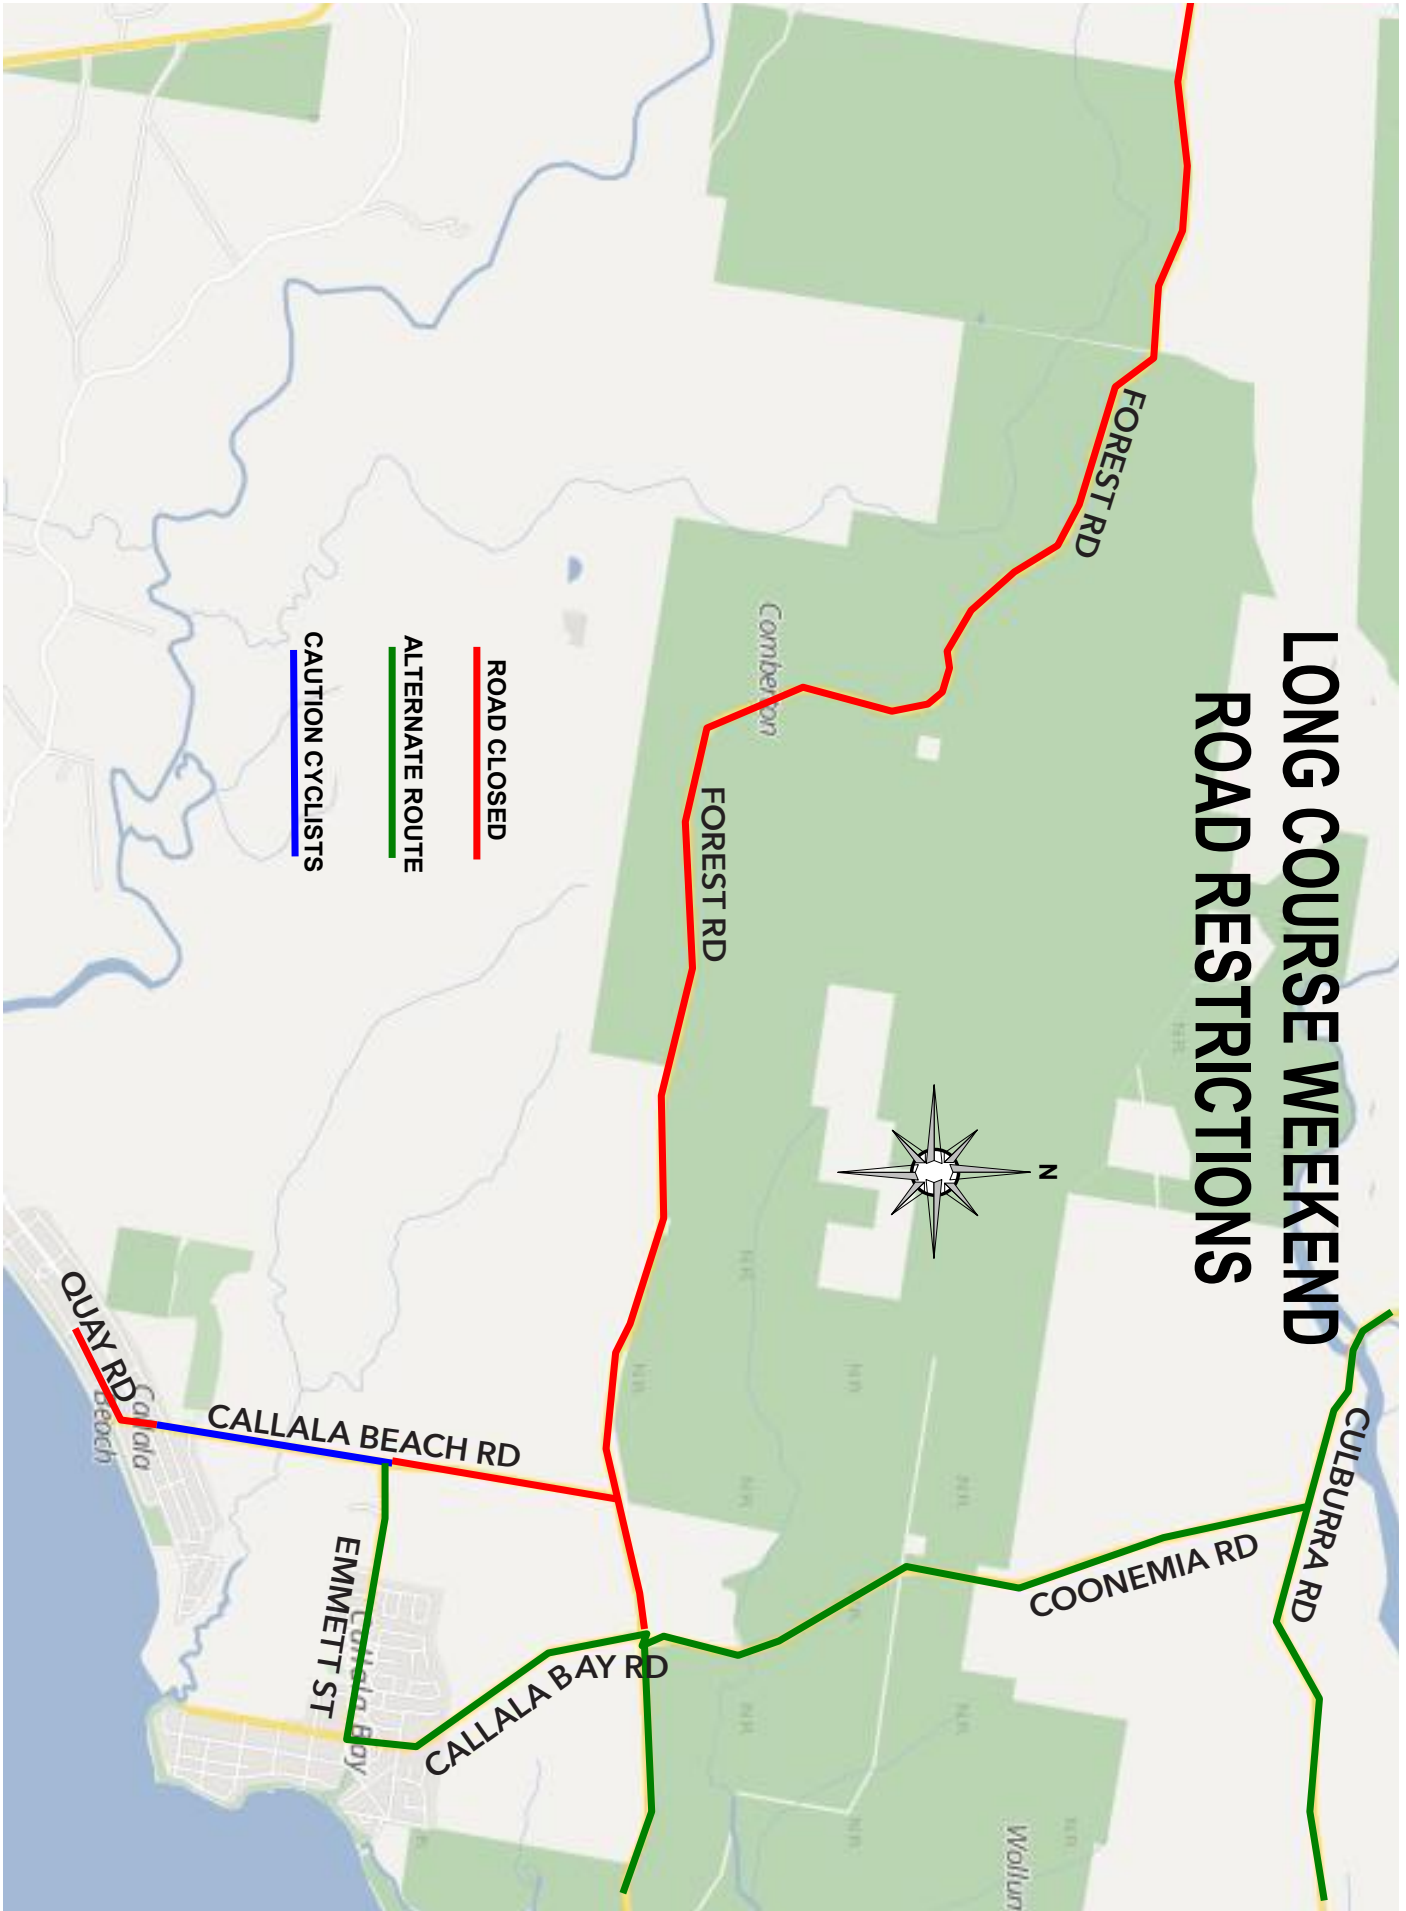

02 4423 7775 | eliteenergy.com.au
90 North St Nowra 2541

Shoalhaven
SOUTH COAST - NSW

eliteenergy
MAKING EVENTS MEMORABLE